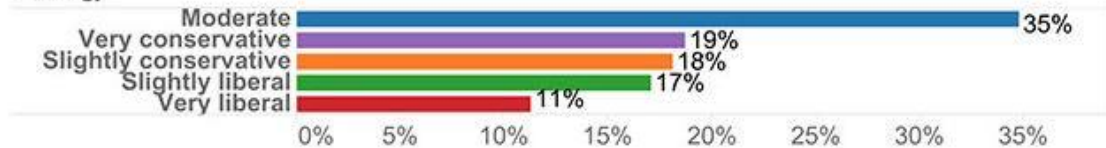

The following questions are for demographic purposes:

What is your political ideology?

Ideology