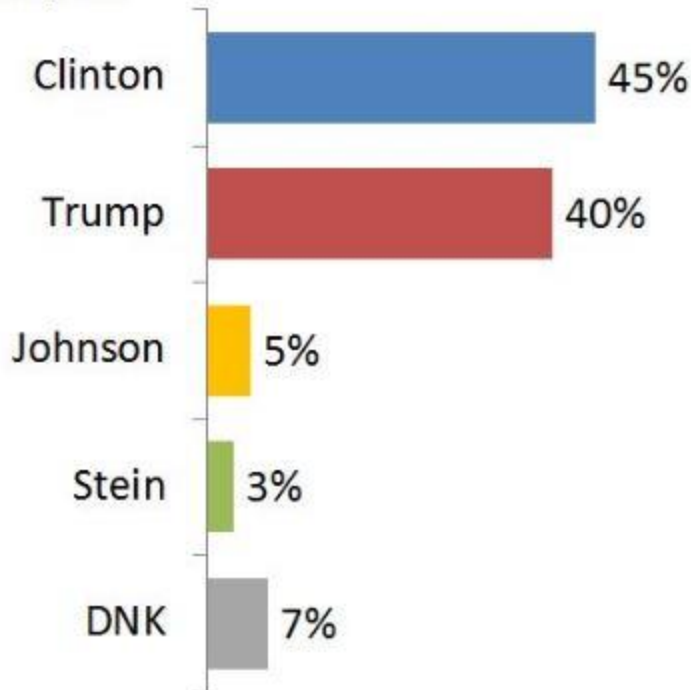

Presidential Election, Pennsylvania Likely Voters August 2016

If the November general election for president was being held today and the candidates were (rotated) Donald Trump, the Republican, Hillary Clinton, the Democrat, Jill Stein, the Green, and Gary Johnson, the Libertarian, would you vote for...?