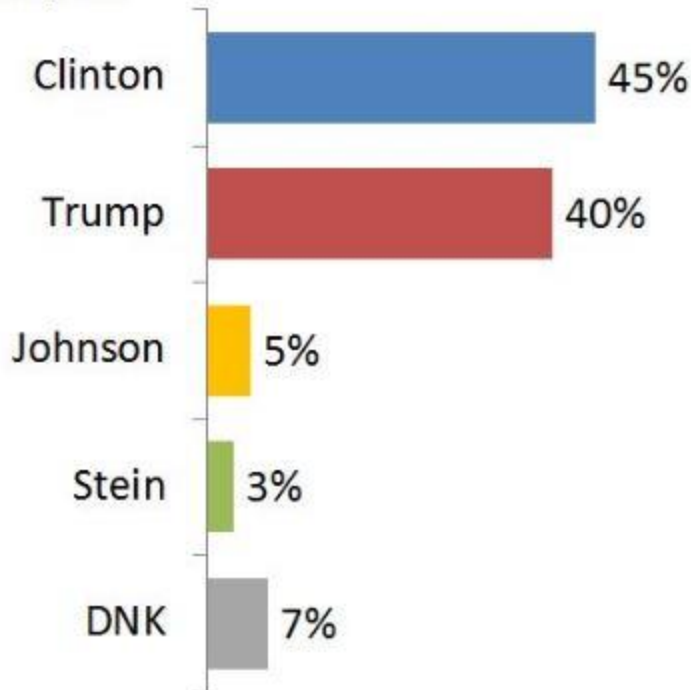

## Presidential Election, Pennsylvania Likely Voters August 2016

*If the November general election for president was being held today and the candidates were (rotated) Donald Trump, the Republican, Hillary Clinton, the Democrat, Jill Stein, the Green, and Gary Johnson, the Libertarian, would you vote for...?*