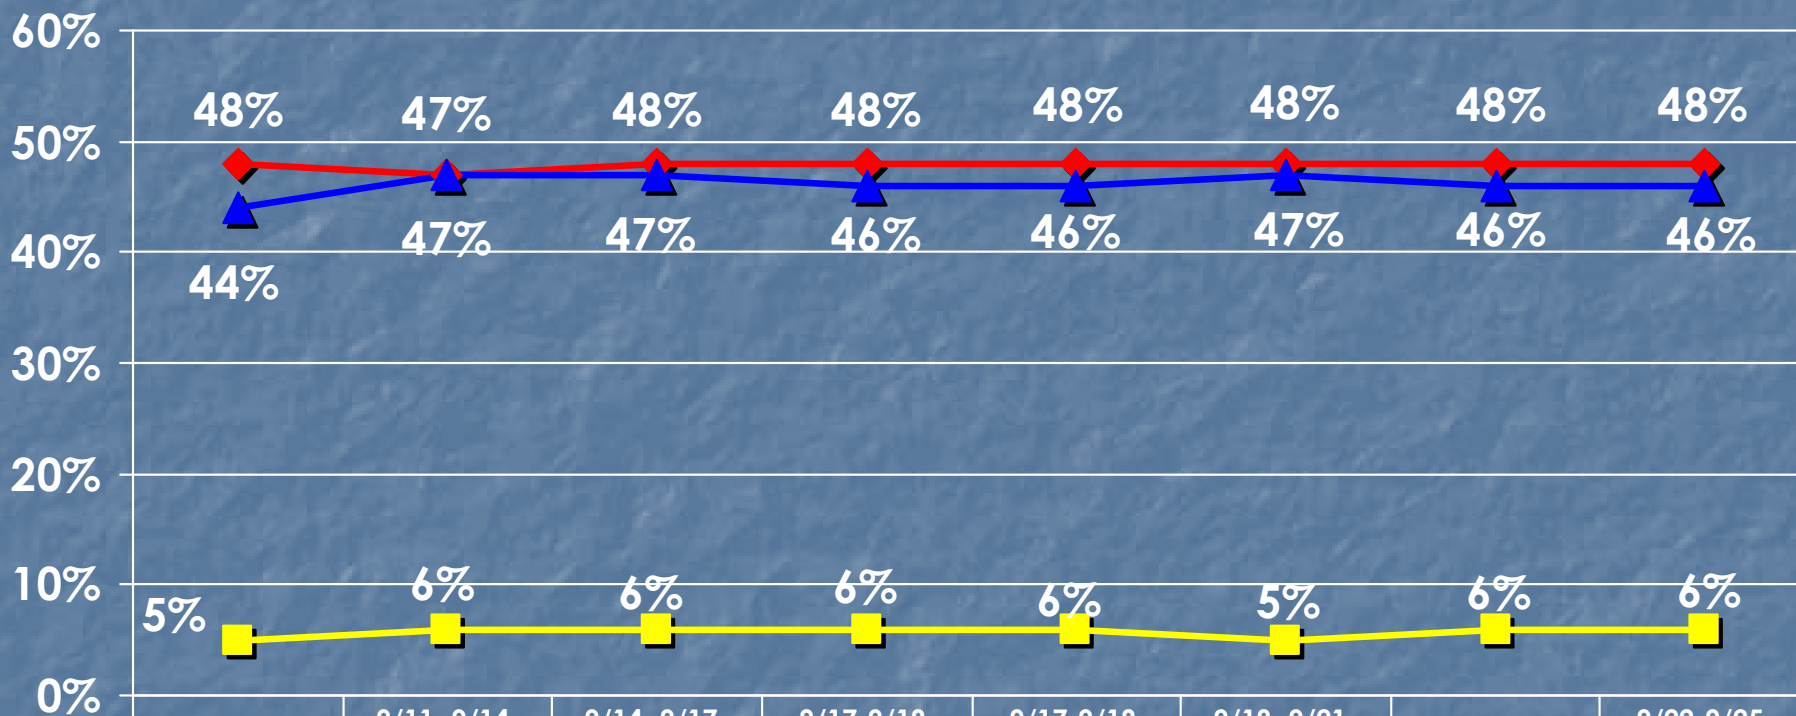

# BATTLEGROUND 2008

If the election for President and Vice President were held today and you had to make a choice for whom would you vote?

	9/7-11/08 N=1000	9/11, 9/14, 9/17-9/18 N=800	9/14, 9/17- 9/18, 9/21 N=800	9/17-9/18, 9/21-9/22 N=800	9/17-9/18, 9/21-9/23 N=1000	9/18, 9/21- 9/24 N=1000	9/21-9/25 N=1000	9/22-9/25, 9/28 N=1000
McCain-Palin	48%	47%	48%	48%	48%	48%	48%	48%
Undecided	5%	6%	6%	6%	6%	5%	6%	6%
Obama-Biden	44%	47%	47%	46%	46%	47%	46%	46%