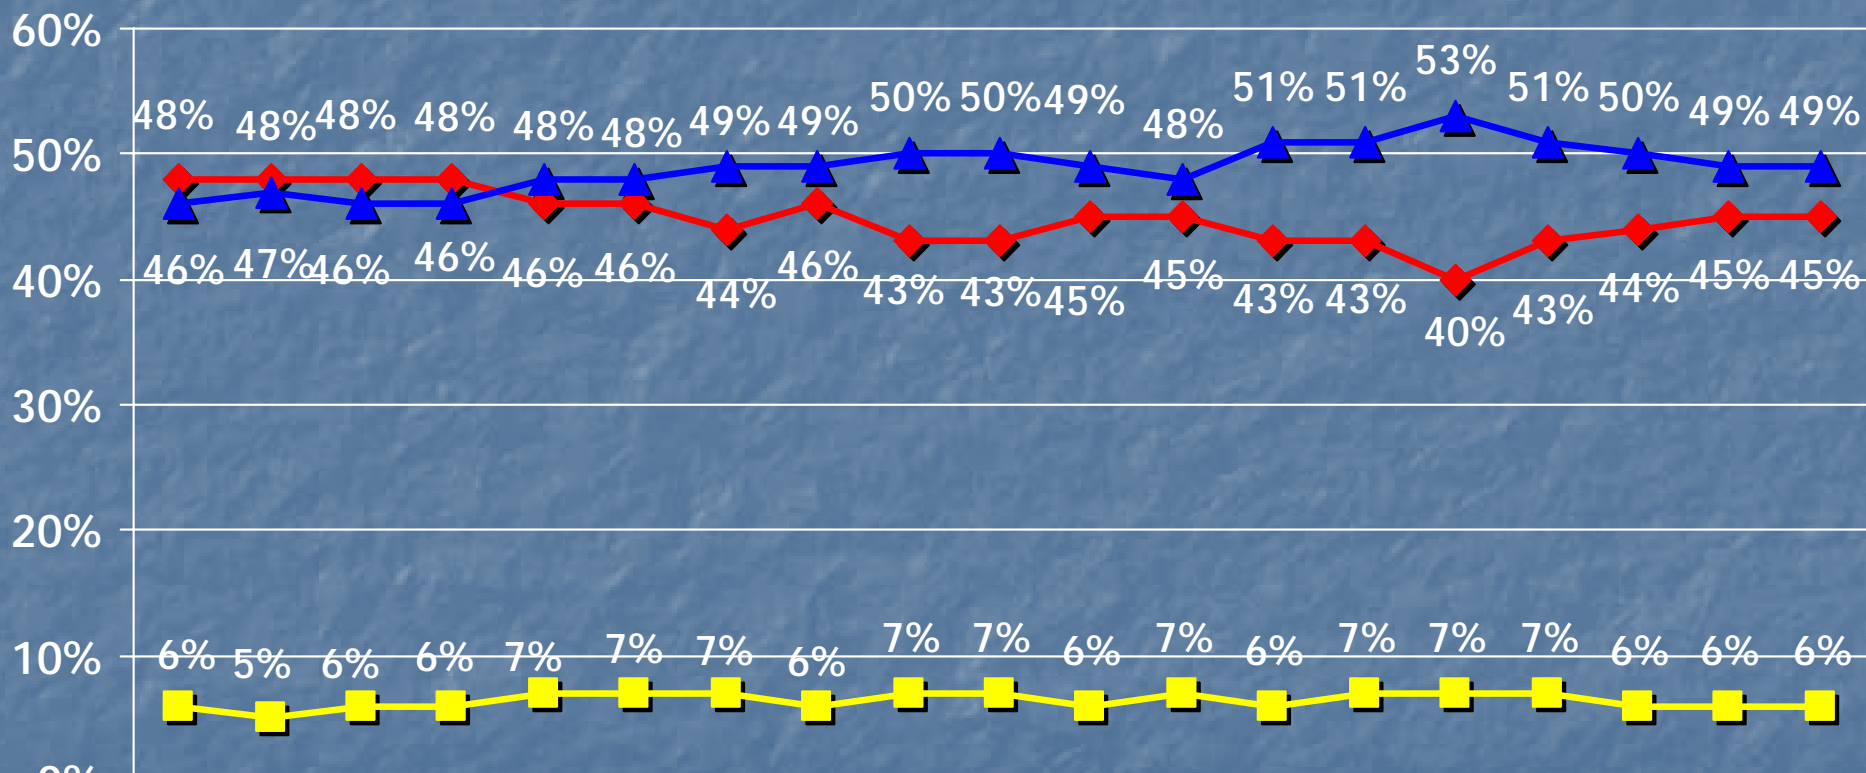

BATTLEGROUND 2008

If the election for President and Vice President were held today and you had to make a choice for whom would you vote?

	9/17-9/18, 9/21-9/21	9/18, 9/21-9/24	9/21-9/25, N=1000	9/22-9/25, 9/28	9/24-9/25, 9/28-	9/25, 9/28-	9/28-10/1, N=800	9/29-10/2, N=800	9/30-10/2, 10/5	10/1-10/2, 10/5-	10/2-10/5-7, N=800	10/5-10/8, N=800	10/6-10/9, N=800	10/7-9, 10/12, N=800	10/8-9, 10/12-13	10/8-9, 10/12-14	10/9, 10/12-15	10/12-16, N=1000	10/13-16, 10/19
McCain-Palin	48%	48%	48%	48%	46%	46%	44%	46%	43%	43%	45%	45%	43%	43%	40%	43%	44%	45%	45%
Undecided	6%	5%	6%	6%	7%	7%	7%	6%	7%	7%	6%	7%	6%	7%	7%	7%	6%	6%	6%
Obama-Biden	46%	47%	46%	46%	48%	48%	49%	49%	50%	50%	49%	48%	51%	51%	53%	51%	50%	49%	49%