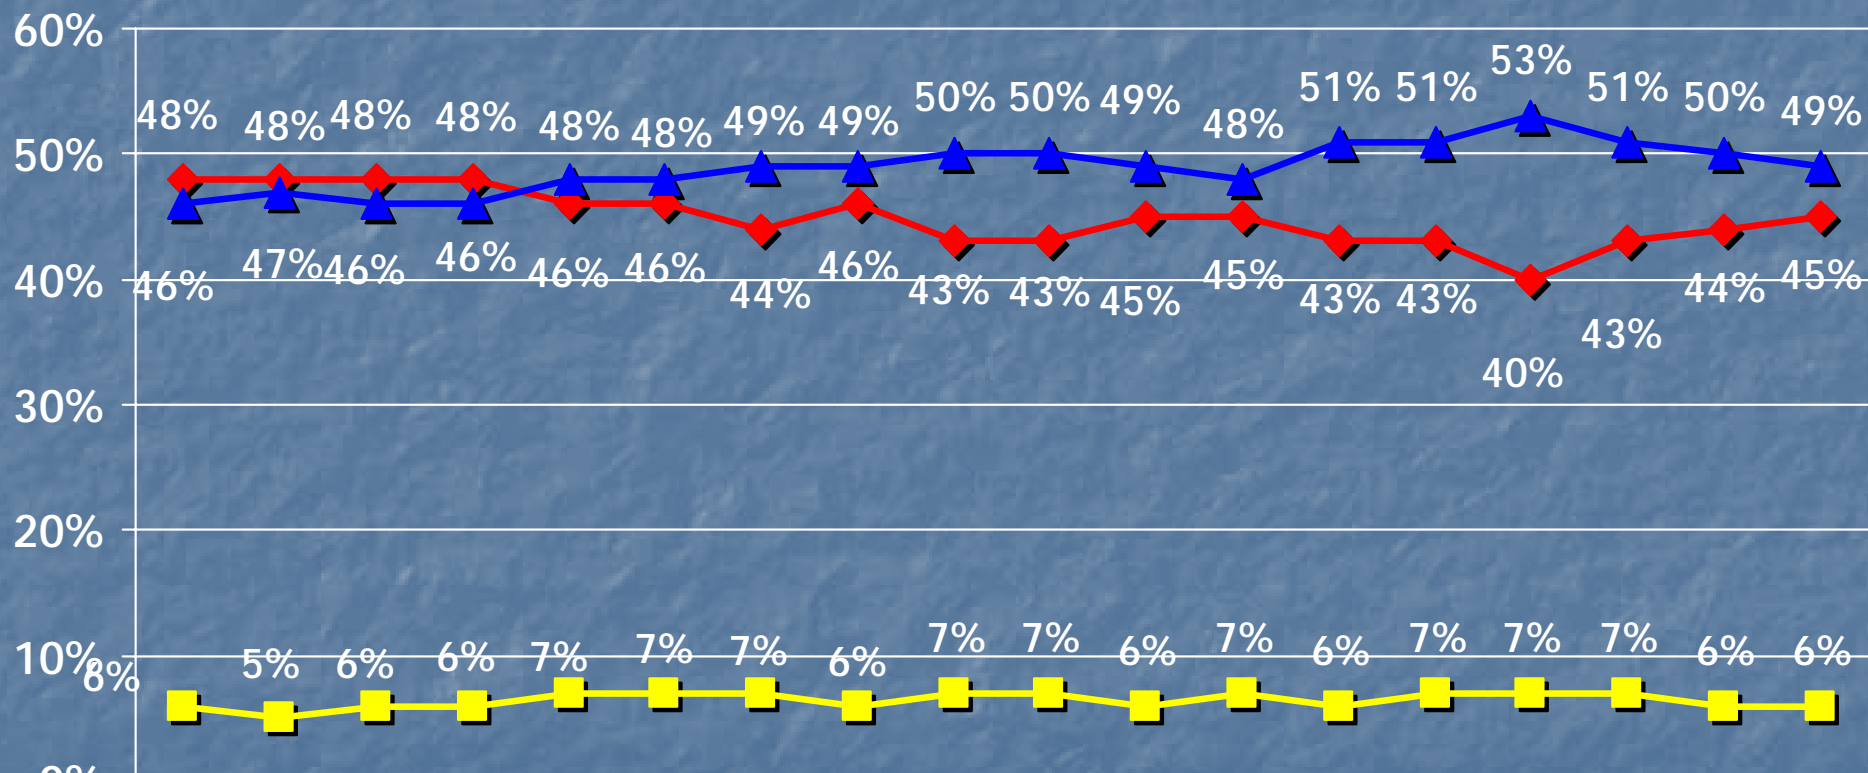

BATTLEGROUND 2008

If the election for President and Vice President were held today and you had to make a choice for whom would you vote?

	9/17-9/18, 9/21-9/21	9/18, 9/21-9/24	9/21-9/25, N=1000	9/22-9/25, 9/28	9/24-9/25, 9/28-9/28	9/25, 9/28-9/30	9/28-10/1, N=800	9/29-10/2, N=800	9/30-10/2, 10/5	10/1-10/2, 10/5-10/5	10/2-10/5-7, N=800	10/5-10/8, N=800	10/6-10/9, N=800	10/7-9, 10/12, N=800	10/8-9, 10/12-13	10/8-9, 10/12-14, N=1000	10/9, 10/12-15, N=1000	10/12-16, N=1000
McCain-Palin	48%	48%	48%	48%	46%	46%	44%	46%	43%	43%	45%	45%	43%	43%	40%	43%	44%	45%
Undecided	8%	5%	6%	6%	7%	7%	7%	6%	7%	7%	6%	7%	6%	7%	7%	7%	6%	6%
Obama-Biden	46%	47%	46%	46%	48%	48%	49%	49%	50%	50%	49%	48%	51%	51%	53%	51%	50%	49%