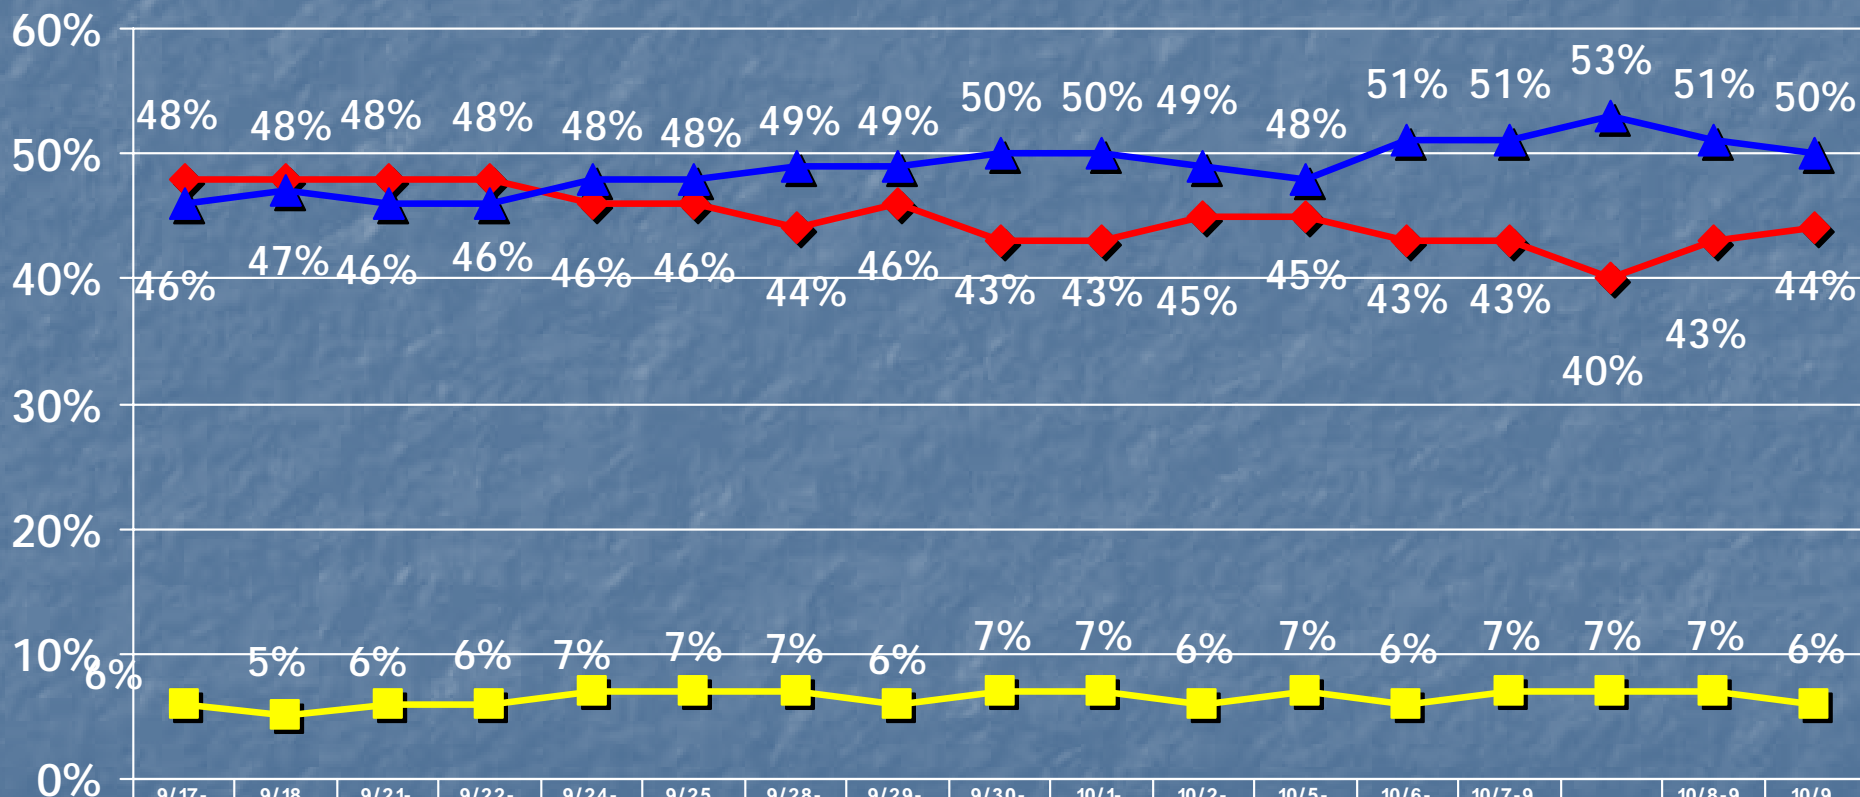

# BATTLEGROUND 2008

If the election for President and Vice President were held today and you had to make a choice for whom would you vote?

	9/17-9/18, 9/21-9/21	9/18, 9/21-9/24	9/21-9/25, N=1000	9/22-9/25, 9/28	9/24-9/25, 9/28-	9/25, 9/28-9/30	9/28-10/1, N=800	9/29-10/2, N=800	9/30-10/2, 10/5	10/1-10/2, 10/5-	10/2-10/5-7, N=800	10/5-10/8, N=800	10/6-10/9, N=800	10/7-9, 10/12, N=800	10/8-9, 10/12-13	10/8-9, 10/12-14, N=1000	10/9, 10/12-15, N=1000
McCain-Palin	48%	48%	48%	48%	46%	46%	44%	46%	43%	43%	45%	45%	43%	43%	40%	43%	44%
Undecided	6%	5%	6%	6%	7%	7%	7%	6%	7%	7%	6%	7%	6%	7%	7%	7%	6%
Obama-Biden	46%	47%	46%	46%	48%	48%	49%	49%	50%	50%	49%	48%	51%	51%	53%	51%	50%