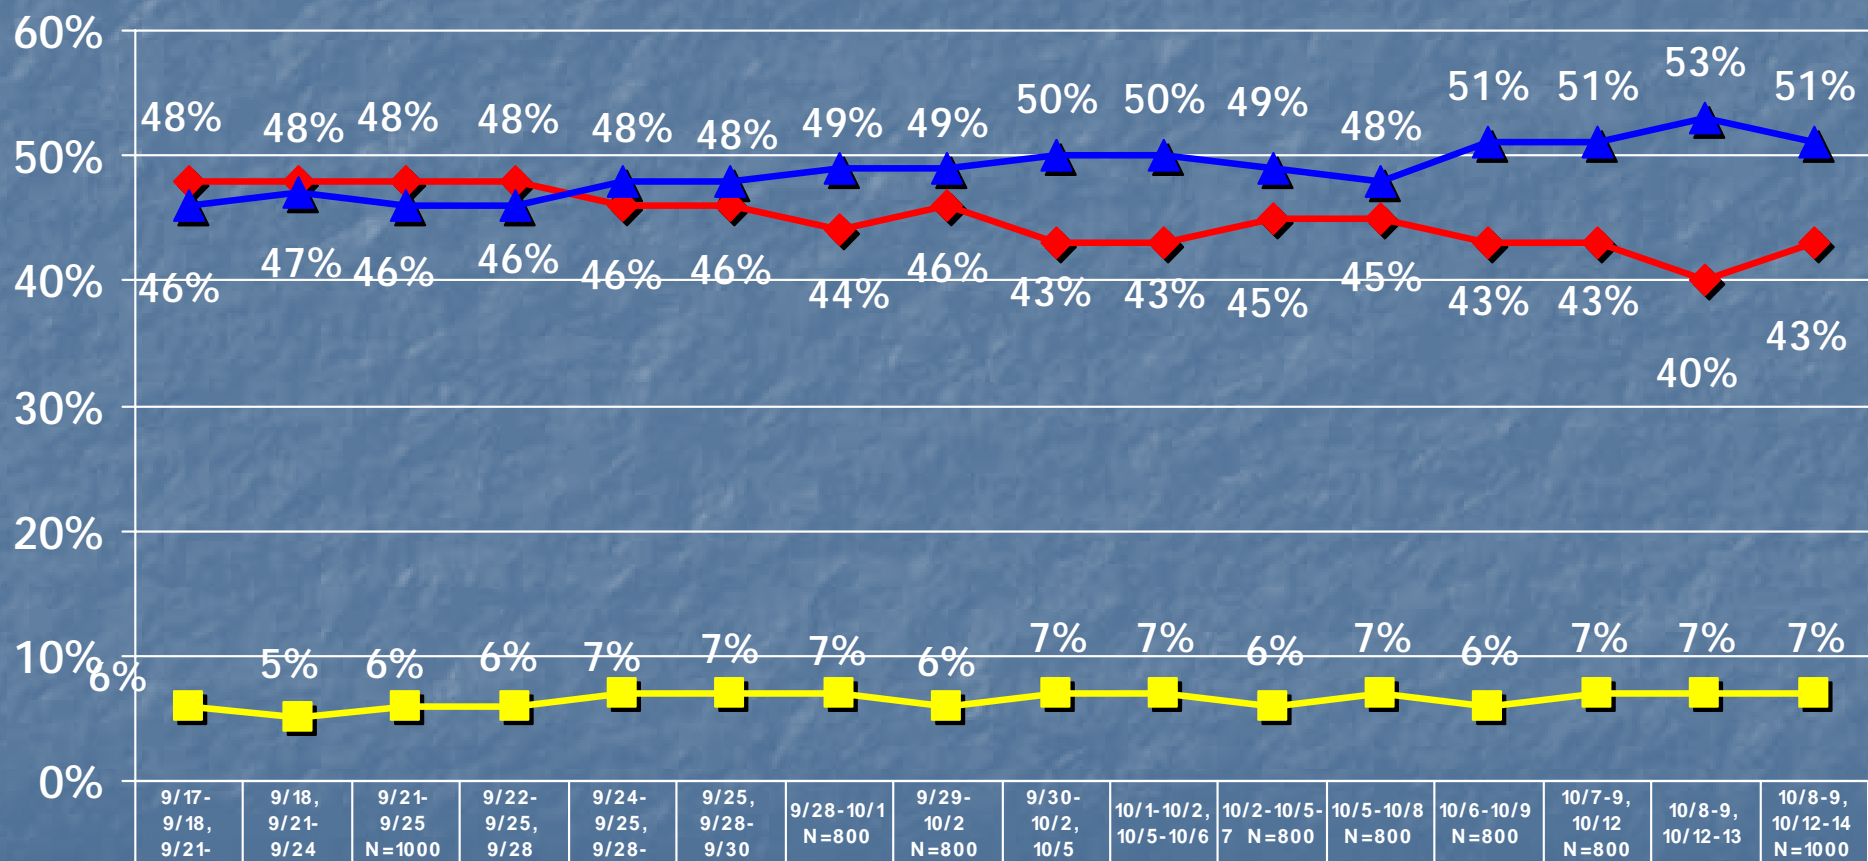

# BATTLEGROUND 2008

If the election for President and Vice President were held today and you had to make a choice for whom would you vote?

McCain-Palin	48%	48%	48%	48%	46%	46%	44%	46%	43%	43%	45%	45%	43%	43%	40%	43%
Undecided	6%	5%	6%	6%	7%	7%	7%	6%	7%	7%	6%	7%	6%	7%	7%	7%
Obama-Biden	46%	47%	46%	46%	48%	48%	49%	49%	50%	50%	49%	48%	51%	51%	53%	51%