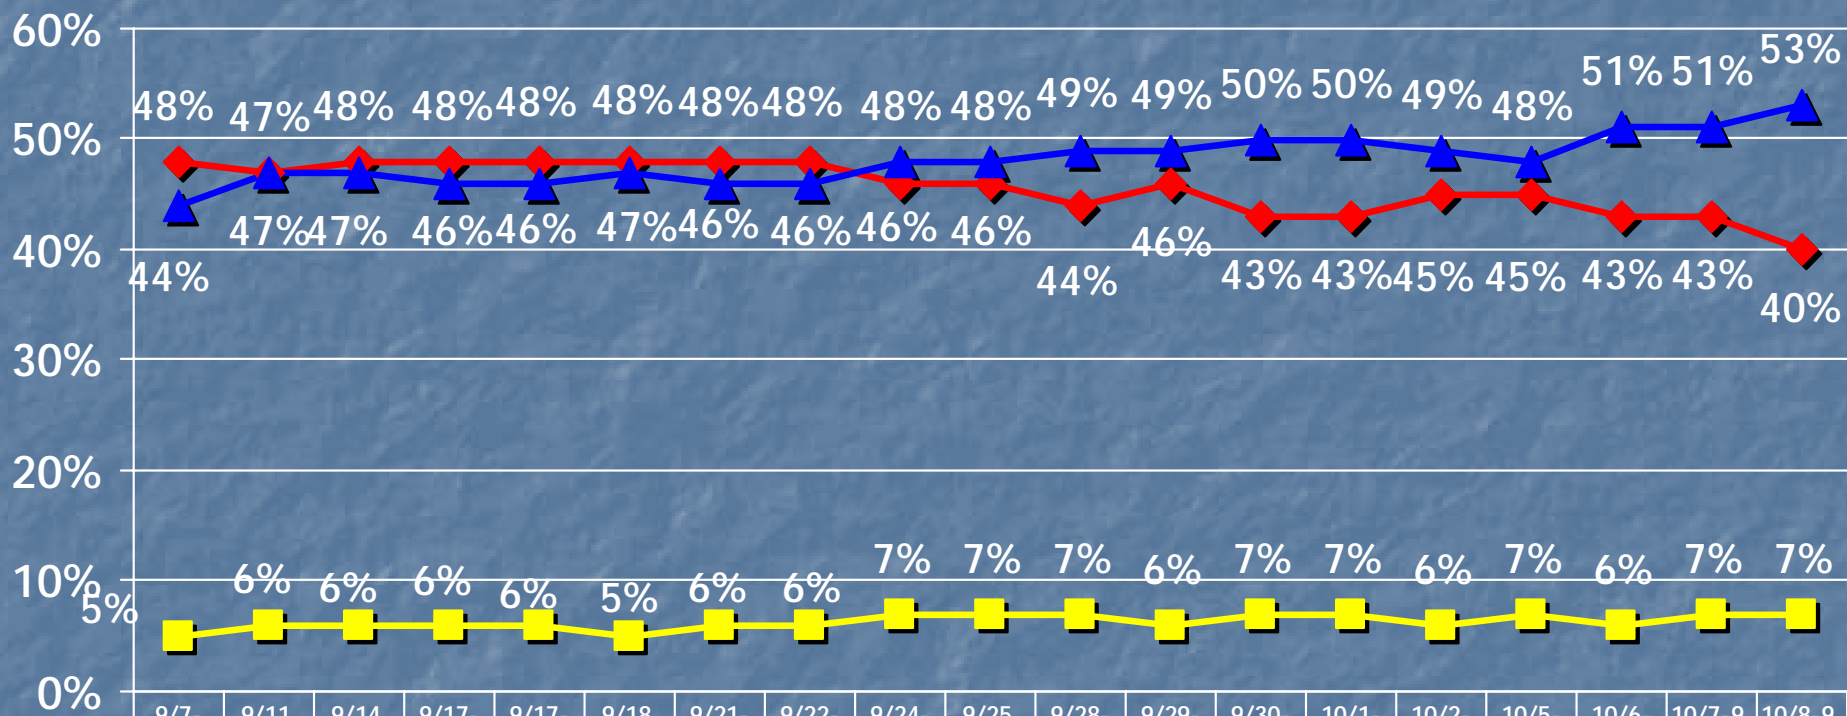

BATTLEGROUND 2008

If the election for President and Vice President were held today and you had to make a choice for whom would you vote?

	9/7-11/08 N=100	9/11-9/14 9/17-9/18	9/14-9/17 9/18-9/21	9/17-9/18 9/18-9/21	9/17-9/18 9/21-9/24	9/18-9/21 N=100	9/21-9/25 9/25-9/28	9/22-9/25 9/25-9/28	9/24-9/28	9/25-9/28 9/30	9/28-10/1 N=800	9/29-10/2 N=800	9/30-10/2 10/2-10/5	10/1-10/2 10/2-10/5	10/2-10/5 N=800	10/5-10/8 N=800	10/6-10/9 N=800	10/7-9/10/12 N=800	10/8-9/10/12 13
McCain-Palin	48%	47%	48%	48%	48%	48%	48%	48%	46%	46%	44%	46%	43%	43%	45%	45%	43%	43%	40%
Undecided	5%	6%	6%	6%	6%	5%	6%	6%	7%	7%	7%	6%	7%	7%	6%	7%	6%	7%	7%
Obama-Biden	44%	47%	47%	46%	46%	47%	46%	46%	48%	48%	49%	49%	50%	50%	49%	48%	51%	51%	53%