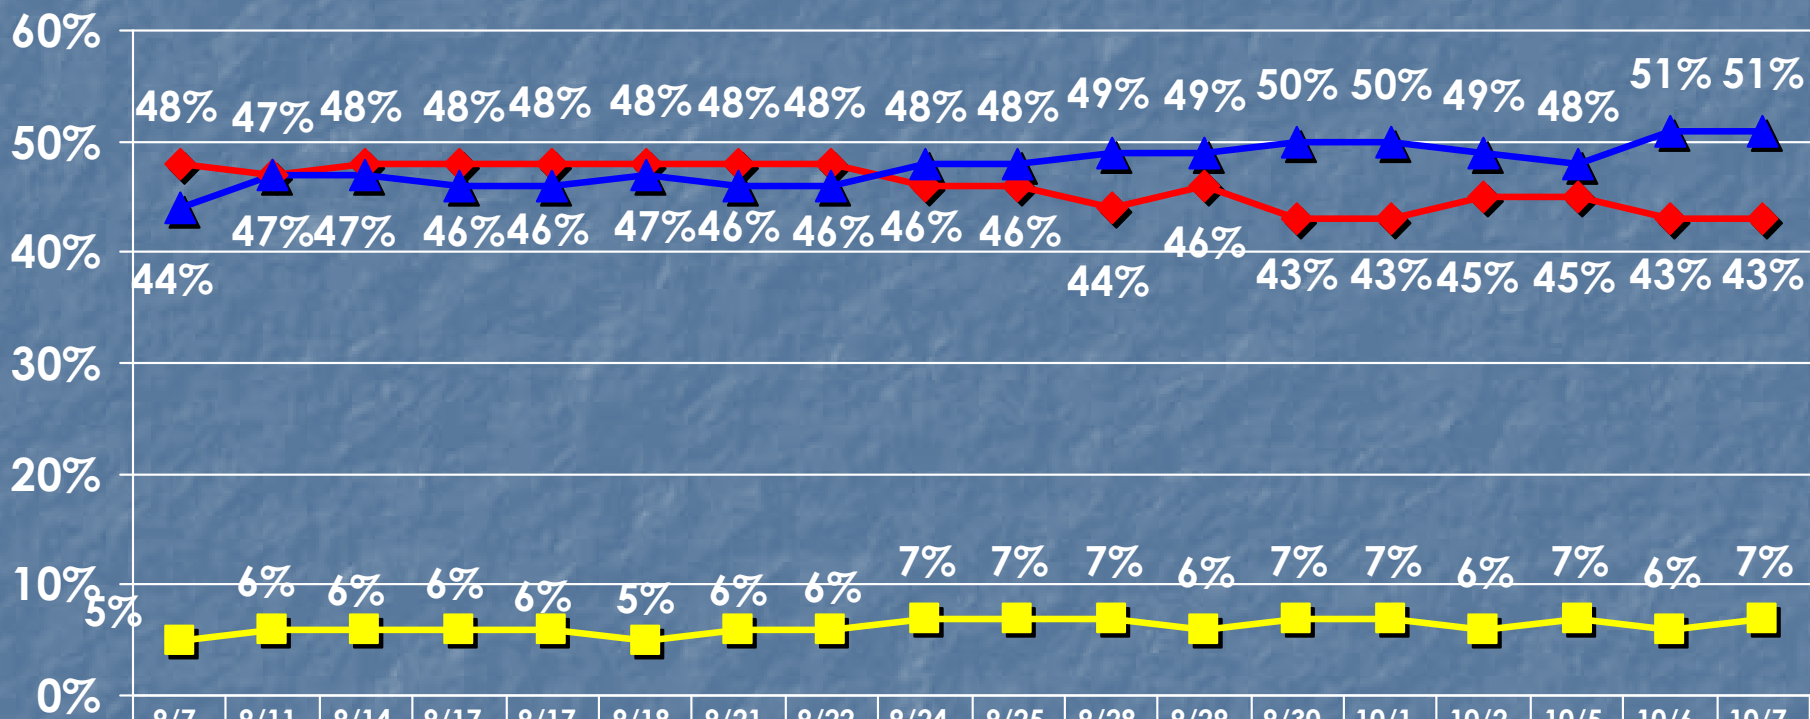

# BATTLEGROUND 2008

If the election for President and Vice President were held today and you had to make a choice for whom would you vote?

	9/7-11/08 N=100	9/11, 9/14, 9/17-9/17	9/14, 9/17-9/18	9/17-9/18, 9/21-9/21	9/17-9/18, 9/21-9/21	9/18, 9/21-9/24	9/21-9/25	9/22-9/25, 9/28	9/24-9/25, 9/28	9/25, 9/28-9/30	9/28-10/1 N=800	9/29-10/2 N=800	9/30-10/2, 10/5	10/1-10/2, 10/5	10/2-10/5-7 N=800	10/5-10/8 N=800	10/6-10/9 N=800	10/7-9, 10/12
McCain-Palin	48%	47%	48%	48%	48%	48%	48%	48%	46%	46%	44%	46%	43%	43%	45%	45%	43%	43%
Undecided	5%	6%	6%	6%	6%	5%	6%	6%	7%	7%	7%	6%	7%	7%	6%	7%	6%	7%
Obama-Biden	44%	47%	47%	46%	46%	47%	46%	46%	48%	48%	49%	49%	50%	50%	49%	48%	51%	51%