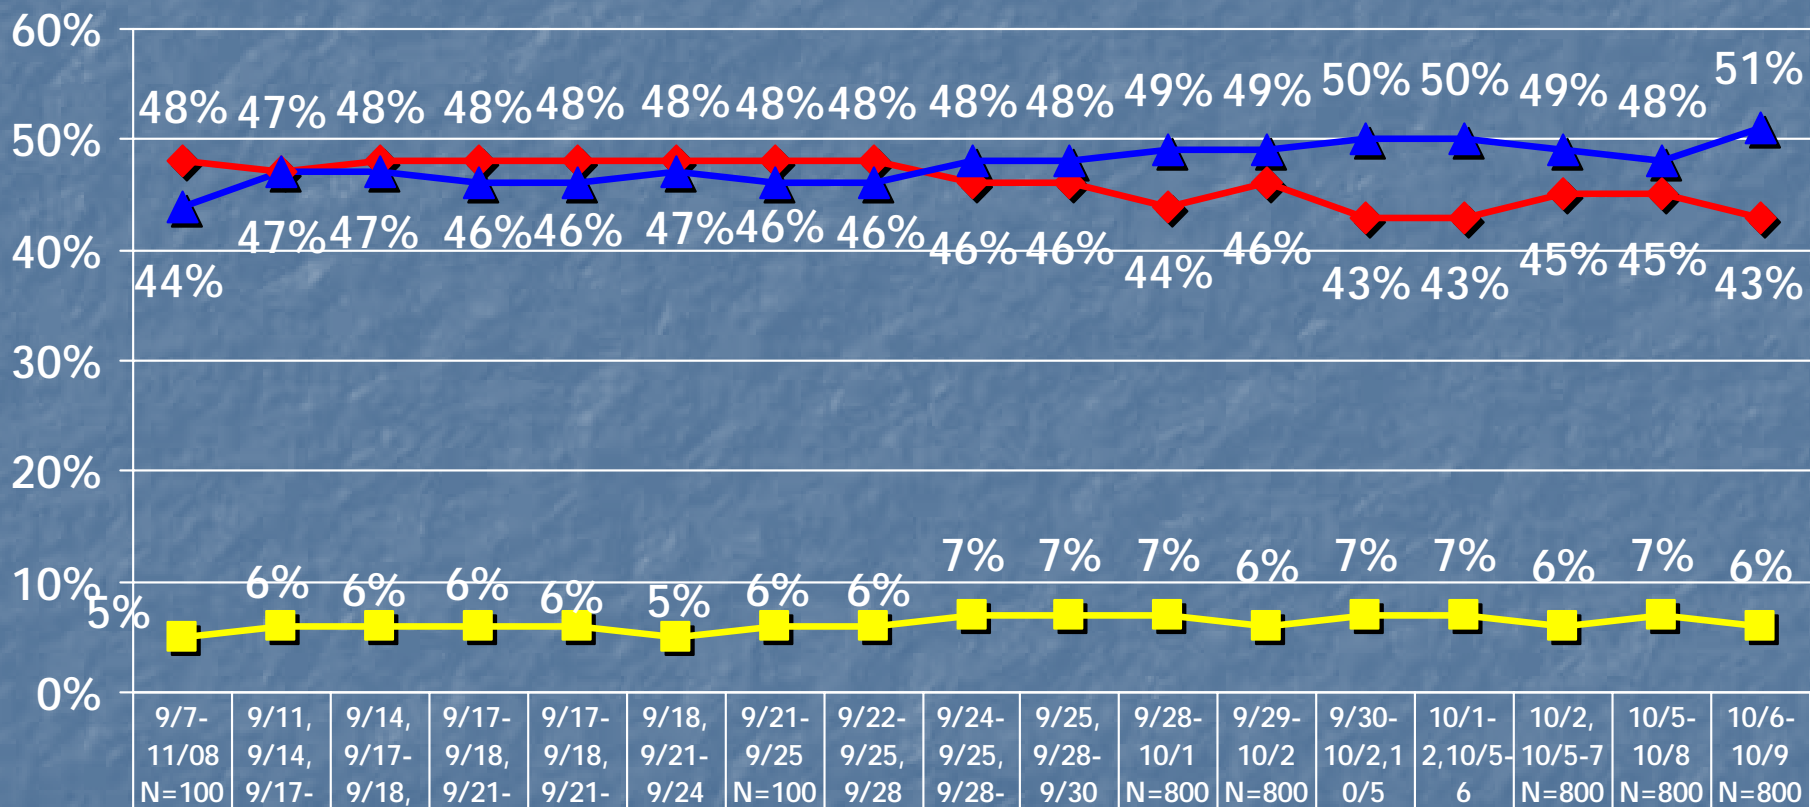

# BATTLEGROUND 2008

If the election for President and Vice President were held today and you had to make a choice for whom would you vote?

McCain-Palin	48%	47%	48%	48%	48%	48%	48%	48%	46%	46%	44%	46%	43%	43%	45%	45%	43%
Undecided	5%	6%	6%	6%	6%	5%	6%	6%	7%	7%	7%	6%	7%	7%	6%	7%	6%
Obama-Biden	44%	47%	47%	46%	46%	47%	46%	46%	48%	48%	49%	49%	50%	50%	49%	48%	51%