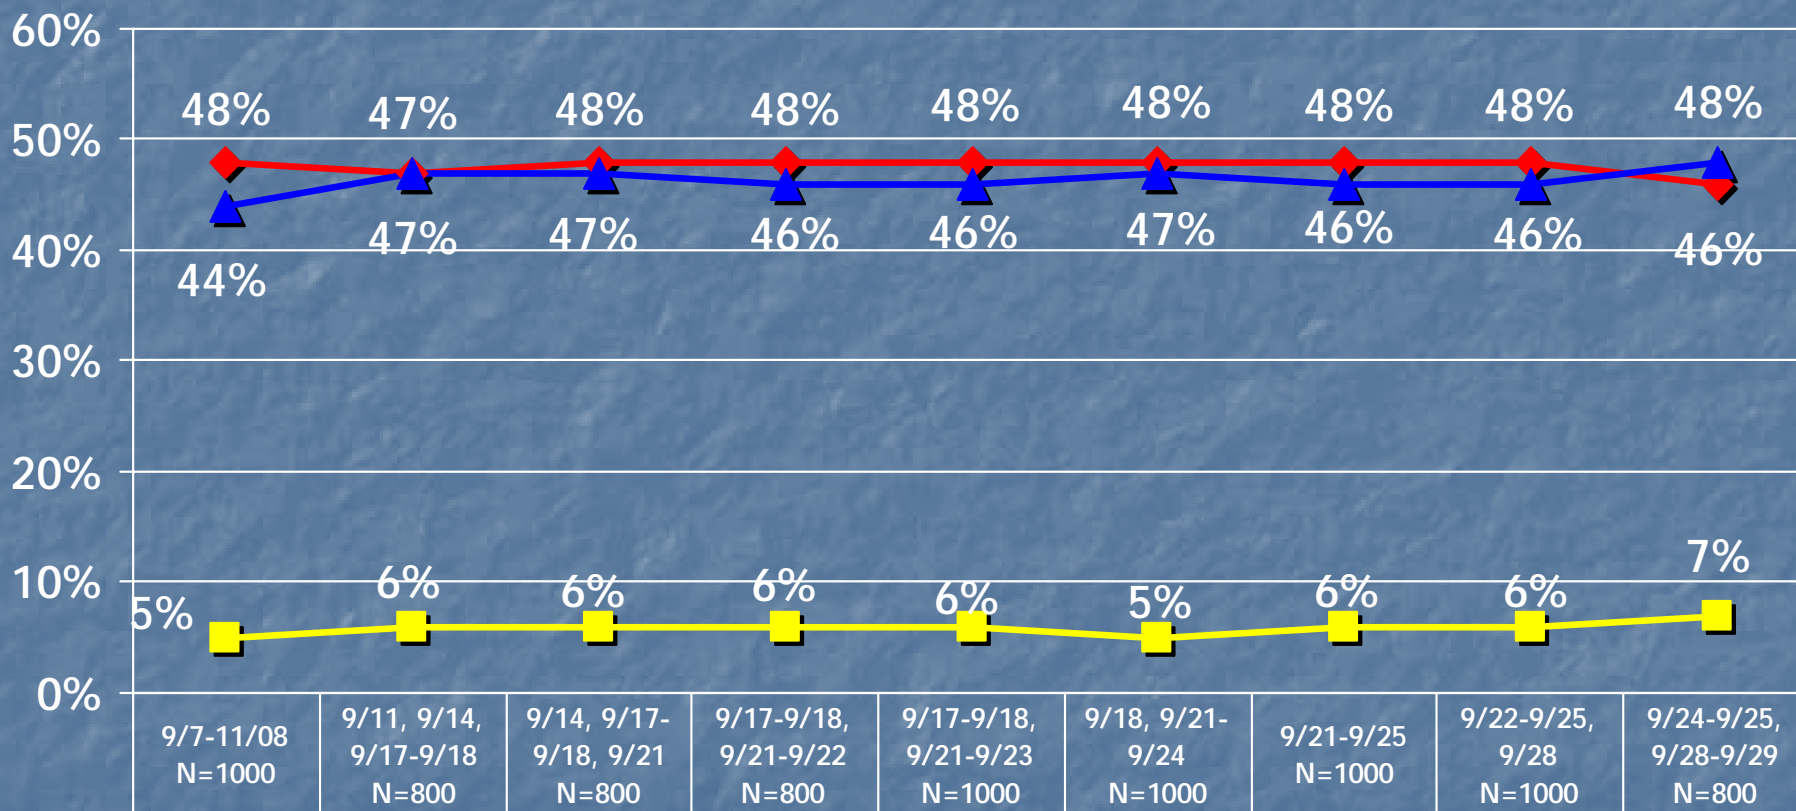

BATTLEGROUND 2008

If the election for President and Vice President were held today and you had to make a choice for whom would you vote?

◆ McCain-Palin	48%	47%	48%	48%	48%	48%	48%	48%	46%
■ Undecided	5%	6%	6%	6%	6%	5%	6%	6%	7%
▲ Obama-Biden	44%	47%	47%	46%	46%	47%	46%	46%	48%

On 9/29 – Weighting changed from Party ID, Race, and Age to Race and Age only