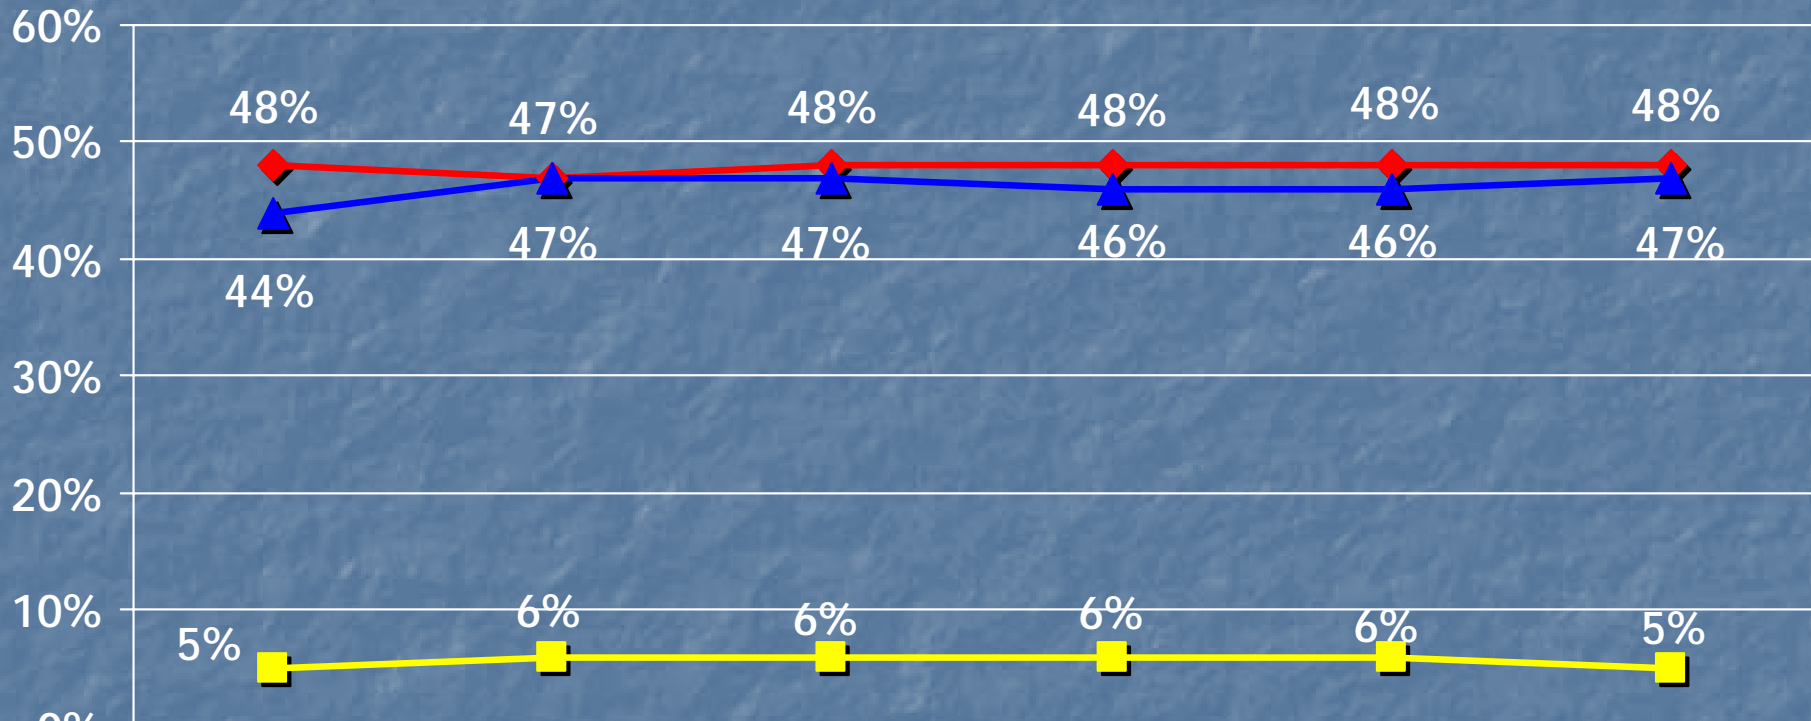

BATTLEGROUND 2008

If the election for President and Vice President were held today and you had to make a choice for whom would you vote?

	9/7-11/08 N=1000	9/11, 9/14, 9/17- 9/18 N=800	9/14, 9/17-9/18, 9/21 N=800	9/17-9/18, 9/21-9/22 N=800	9/17-9/18, 9/21-9/23 N=1000	9/18, 9/21-9/24 N=1000
◆ McCain-Palin	48%	47%	48%	48%	48%	48%
■ Undecided	5%	6%	6%	6%	6%	5%
▲ Obama-Biden	44%	47%	47%	46%	46%	47%