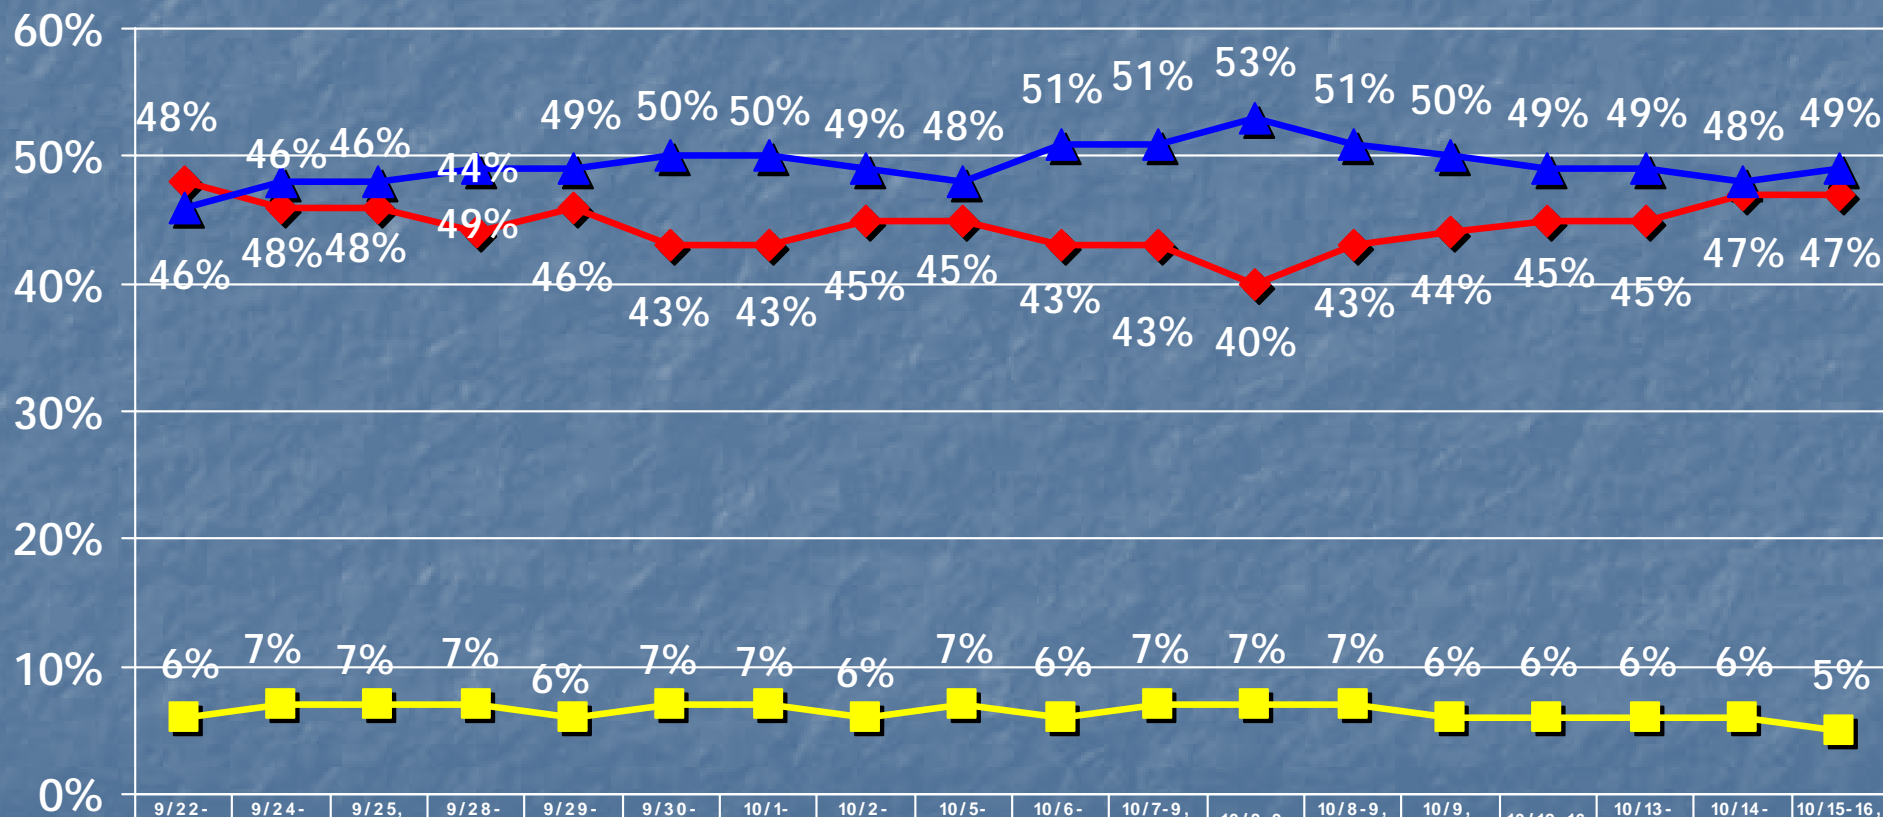

BATTLEGROUND 2008

If the election for President and Vice President were held today and you had to make a choice for whom would you vote?

McCain-Palin	48%	46%	46%	44%	46%	43%	43%	45%	45%	43%	43%	40%	43%	44%	45%	45%	47%	47%	
Undecided	6%	7%	7%	7%	6%	7%	7%	6%	7%	6%	7%	7%	7%	6%	6%	6%	6%	6%	5%
Obama-Biden	46%	48%	48%	49%	49%	50%	50%	49%	48%	51%	51%	53%	51%	50%	49%	49%	48%	49%	