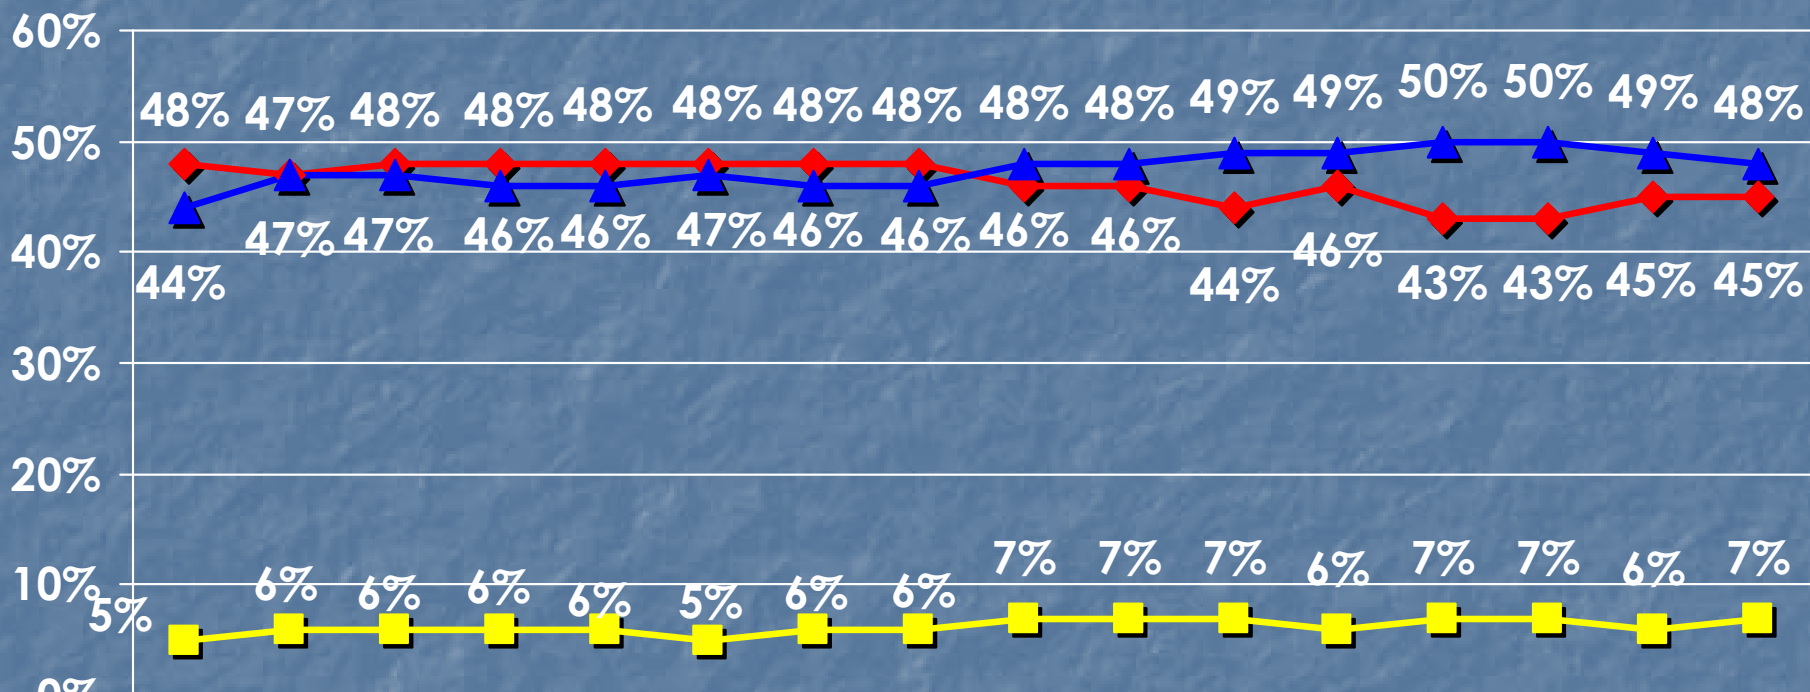

BATTLEGROUND 2008

If the election for President and Vice President were held today and you had to make a choice for whom would you vote?

	9/7-11/08 N=100	9/11-9/14 9/17-	9/14-9/17 9/18,	9/17-9/18 9/21-	9/17-9/18 9/21-	9/18-9/21 9/24	9/21-9/25 N=100	9/22-9/25 9/28	9/24-9/25 9/28-	9/25-9/28 9/30	9/28-10/1 N=800	9/29-10/2 N=800	9/30-10/2 10/5	10/1-10/2 10/5-	10/2-10/5-7 N=800	10/5-10/8 N=800
McCain-Palin	48%	47%	48%	48%	48%	48%	48%	48%	46%	46%	44%	46%	43%	43%	45%	45%
Undecided	5%	6%	6%	6%	6%	5%	6%	6%	7%	7%	7%	6%	7%	7%	6%	7%
Obama-Biden	44%	47%	47%	46%	46%	47%	46%	46%	48%	48%	49%	49%	50%	50%	49%	48%