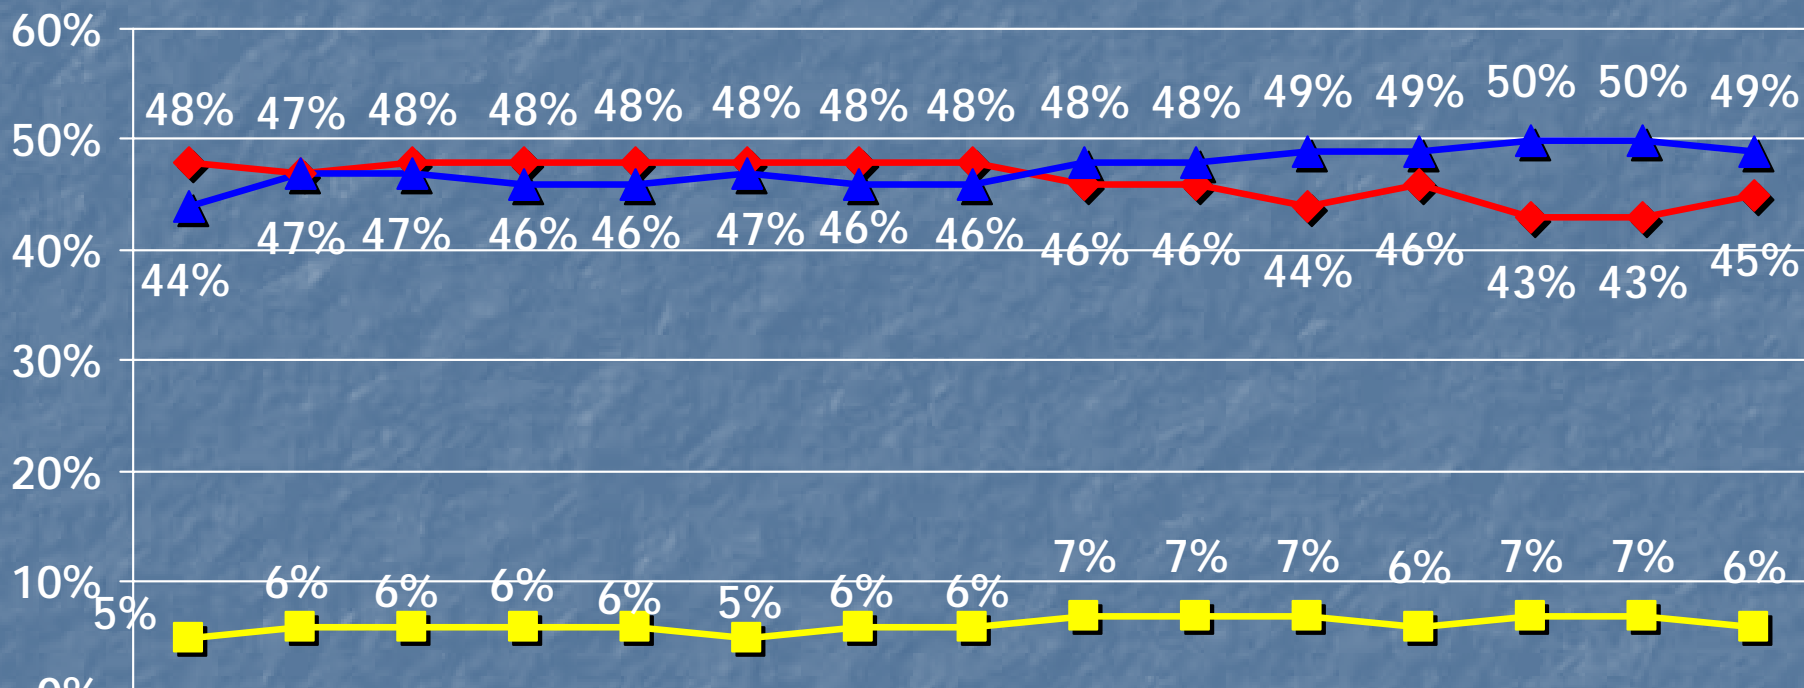

BATTLEGROUND 2008

If the election for President and Vice President were held today and you had to make a choice for whom would you vote?

	9/7-11/08 N=1000	9/11-9/14 9/17-	9/14-9/17-9/18,	9/17-9/18, 9/21-	9/17-9/18, 9/21-	9/18-9/21-9/24	9/21-9/25 N=1000	9/22-9/25, 9/28	9/24-9/25, 9/28-	9/25-9/28-9/30	9/28-10/1 N=800	9/29-10/2 N=800	9/30-10/2,10/5	10/1-10/5-6	10/2-10/5-7 N=800
McCain-Palin	48%	47%	48%	48%	48%	48%	48%	48%	46%	46%	44%	46%	43%	43%	45%
Undecided	5%	6%	6%	6%	6%	5%	6%	6%	7%	7%	7%	6%	7%	7%	6%
Obama-Biden	44%	47%	47%	46%	46%	47%	46%	46%	48%	48%	49%	49%	50%	50%	49%