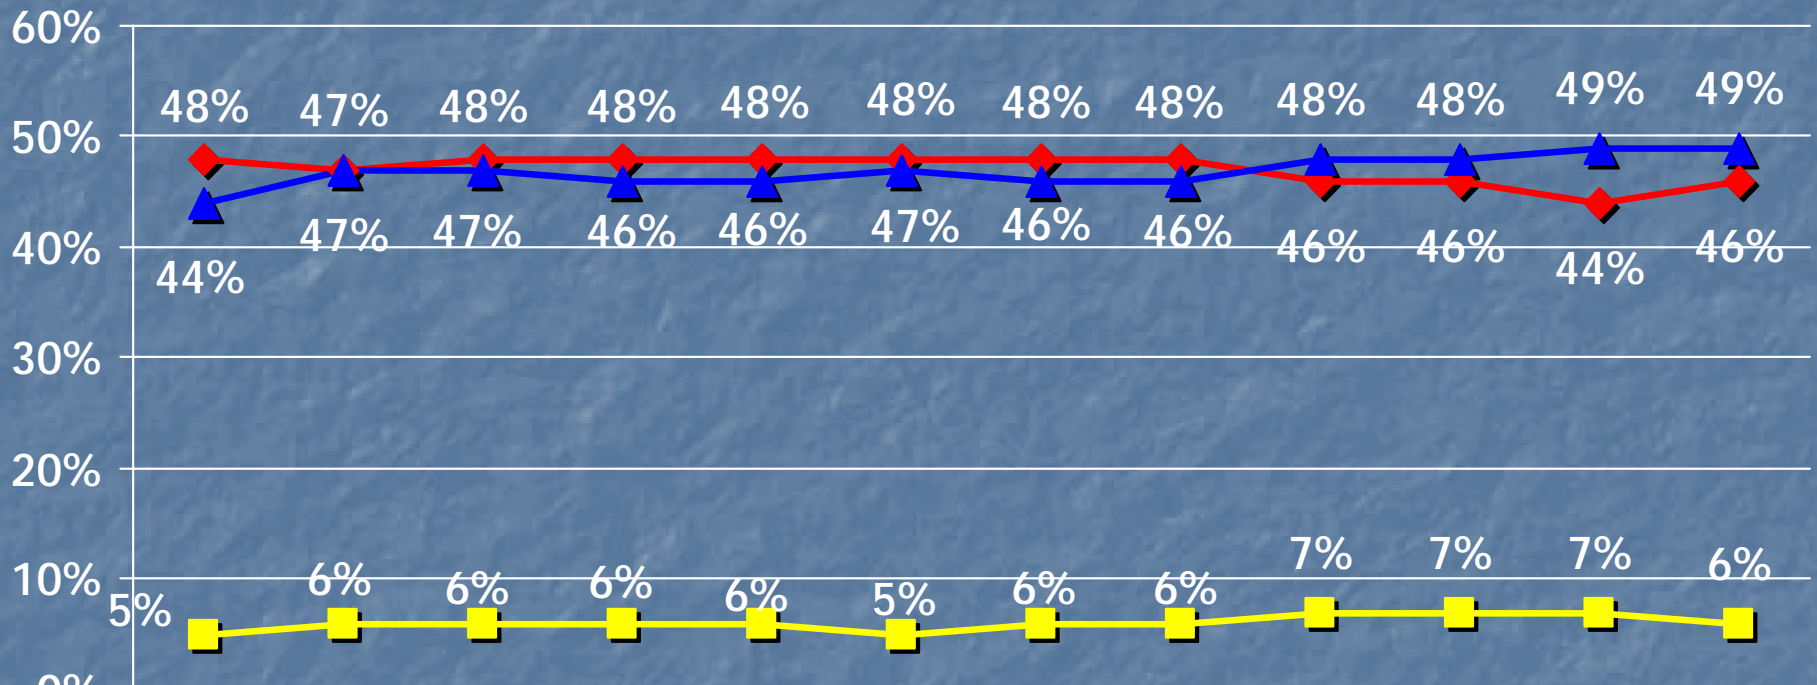

BATTLEGROUND 2008

If the election for President and Vice President were held today and you had to make a choice for whom would you vote?

	9/7-11/08 N=1000	9/11, 9/14, 9/17-9/18	9/14, 9/17- 9/18,	9/17- 9/18, 9/21-9/22	9/17- 9/18, 9/21-9/23	9/18, 9/21-9/24 N=1000	9/21-9/25 N=1000	9/22- 9/25, 9/28	9/24- 9/25, 9/28-9/29	9/25, 9/28-9/30 N=800	9/28-10/1 N=800	9/29-10/2 N=800
McCain-Palin	48%	47%	48%	48%	48%	48%	48%	48%	46%	46%	44%	46%
Undecided	5%	6%	6%	6%	6%	5%	6%	6%	7%	7%	7%	6%
Obama-Biden	44%	47%	47%	46%	46%	47%	46%	46%	48%	48%	49%	49%