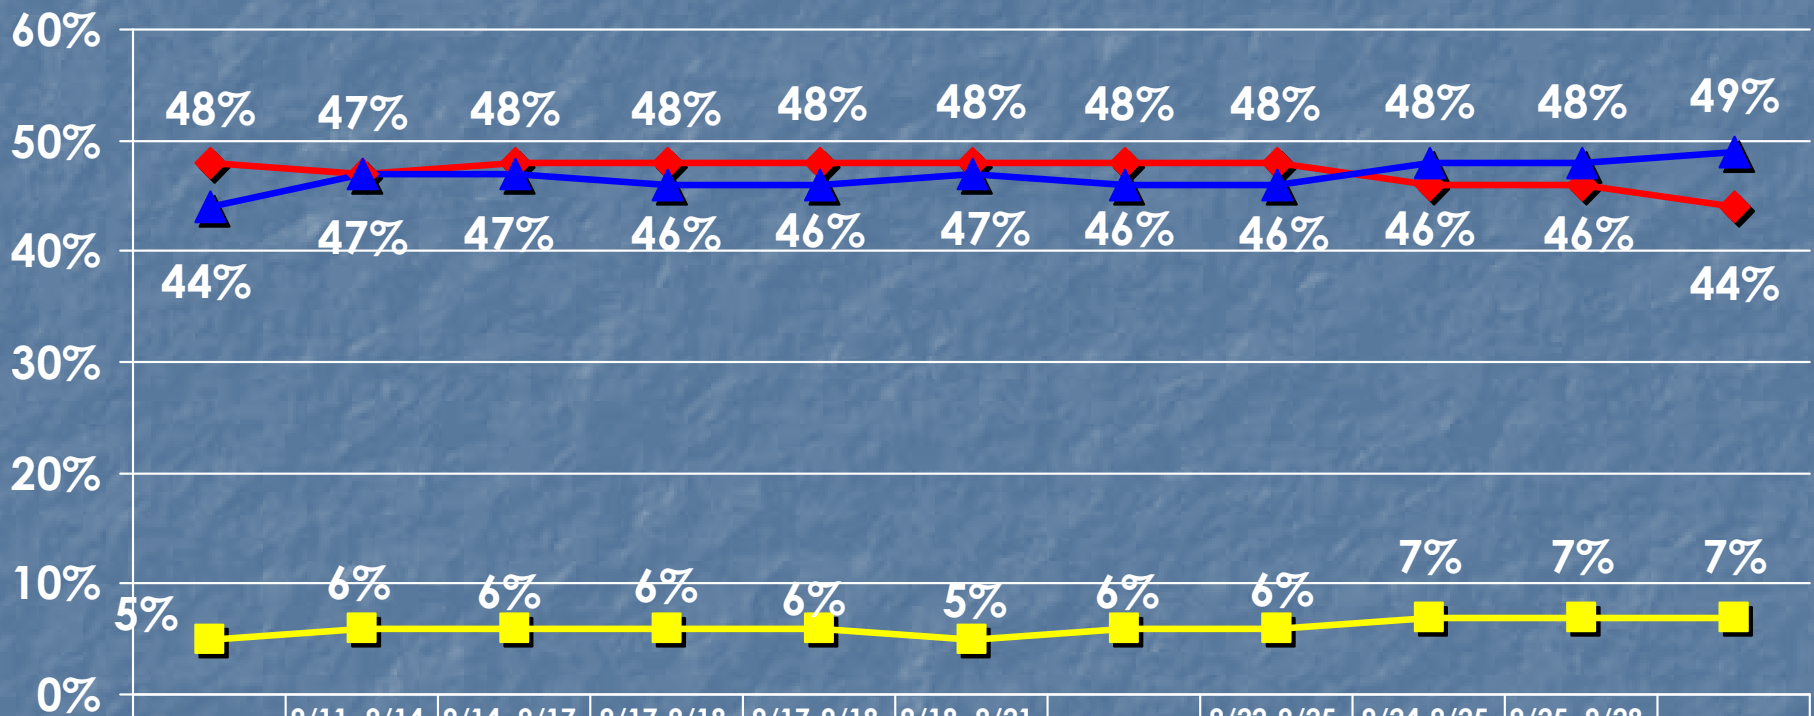

BATTLEGROUND 2008

If the election for President and Vice President were held today and you had to make a choice for whom would you vote?

	9/7-11/08 N=1000	9/11, 9/14, 9/17-9/18 N=800	9/14, 9/17- 9/18, 9/21 N=800	9/17-9/18, 9/21-9/22 N=800	9/17-9/18, 9/21-9/23 N=1000	9/18, 9/21- 9/24 N=1000	9/21-9/25 N=1000	9/22-9/25, 9/28 N=1000	9/24-9/25, 9/28-9/29 N=800	9/25, 9/28- 9/30 N=800	9/28-10/1 N=800
McCain-Palin	48%	47%	48%	48%	48%	48%	48%	48%	46%	46%	44%
Undecided	5%	6%	6%	6%	6%	5%	6%	6%	7%	7%	7%
Obama-Biden	44%	47%	47%	46%	46%	47%	46%	46%	48%	48%	49%