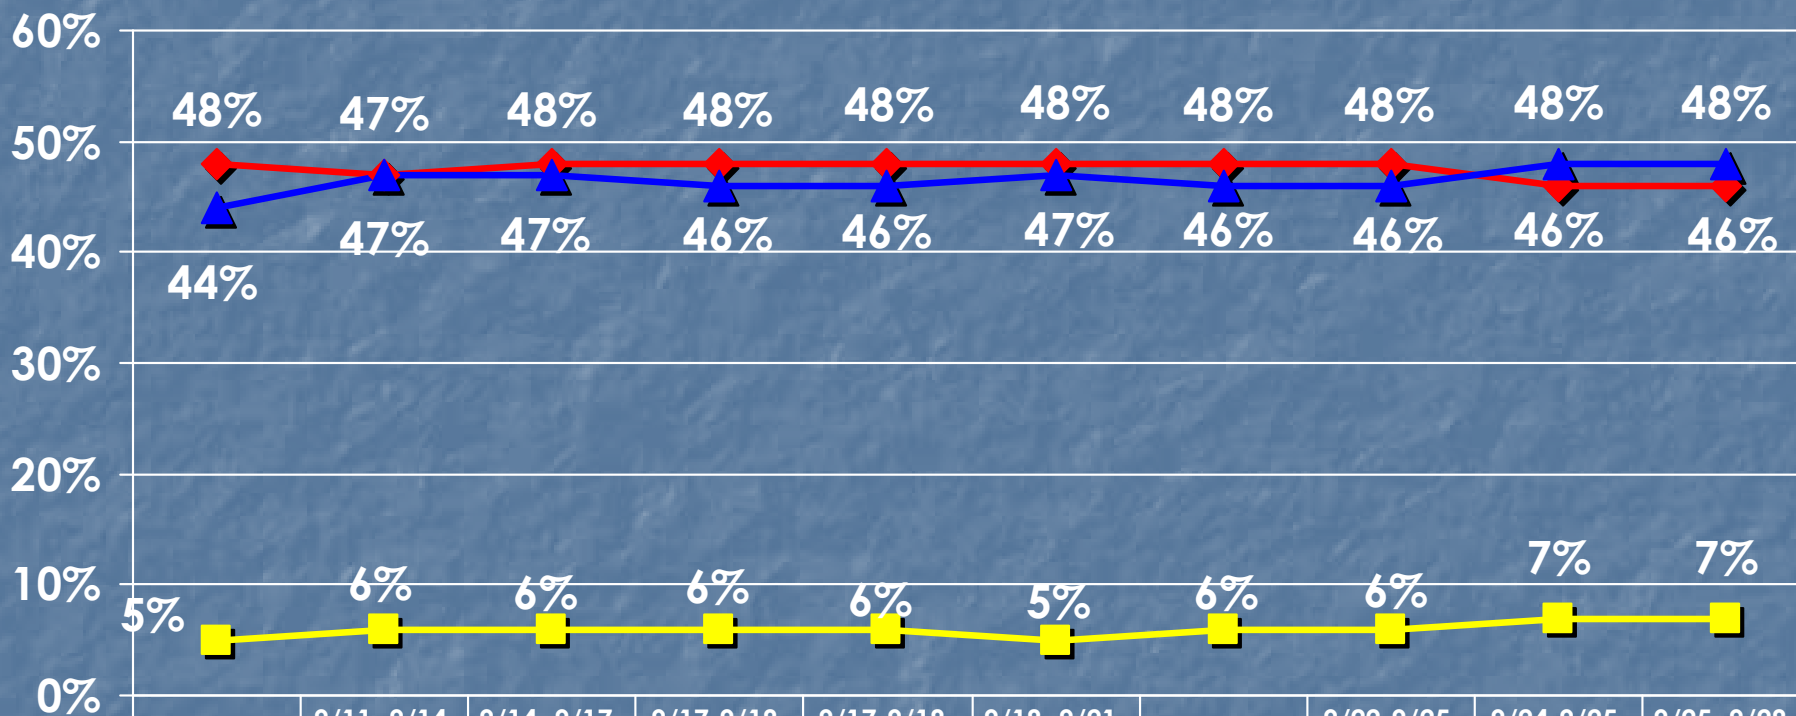

BATTLEGROUND 2008

If the election for President and Vice President were held today and you had to make a choice for whom would you vote?

	9/7-11/08 N=1000	9/11, 9/14, 9/17-9/18 N=800	9/14, 9/17- 9/18, 9/21 N=800	9/17-9/18, 9/21-9/22 N=800	9/17-9/18, 9/21-9/23 N=1000	9/18, 9/21- 9/24 N=1000	9/21-9/25 N=1000	9/22-9/25, 9/28 N=1000	9/24-9/25, 9/28-9/29 N=800	9/25, 9/28- 9/30 N=800
McCain-Palin	48%	47%	48%	48%	48%	48%	48%	48%	46%	46%
Undecided	5%	6%	6%	6%	6%	5%	6%	6%	7%	7%
Obama-Biden	44%	47%	47%	46%	46%	47%	46%	46%	48%	48%