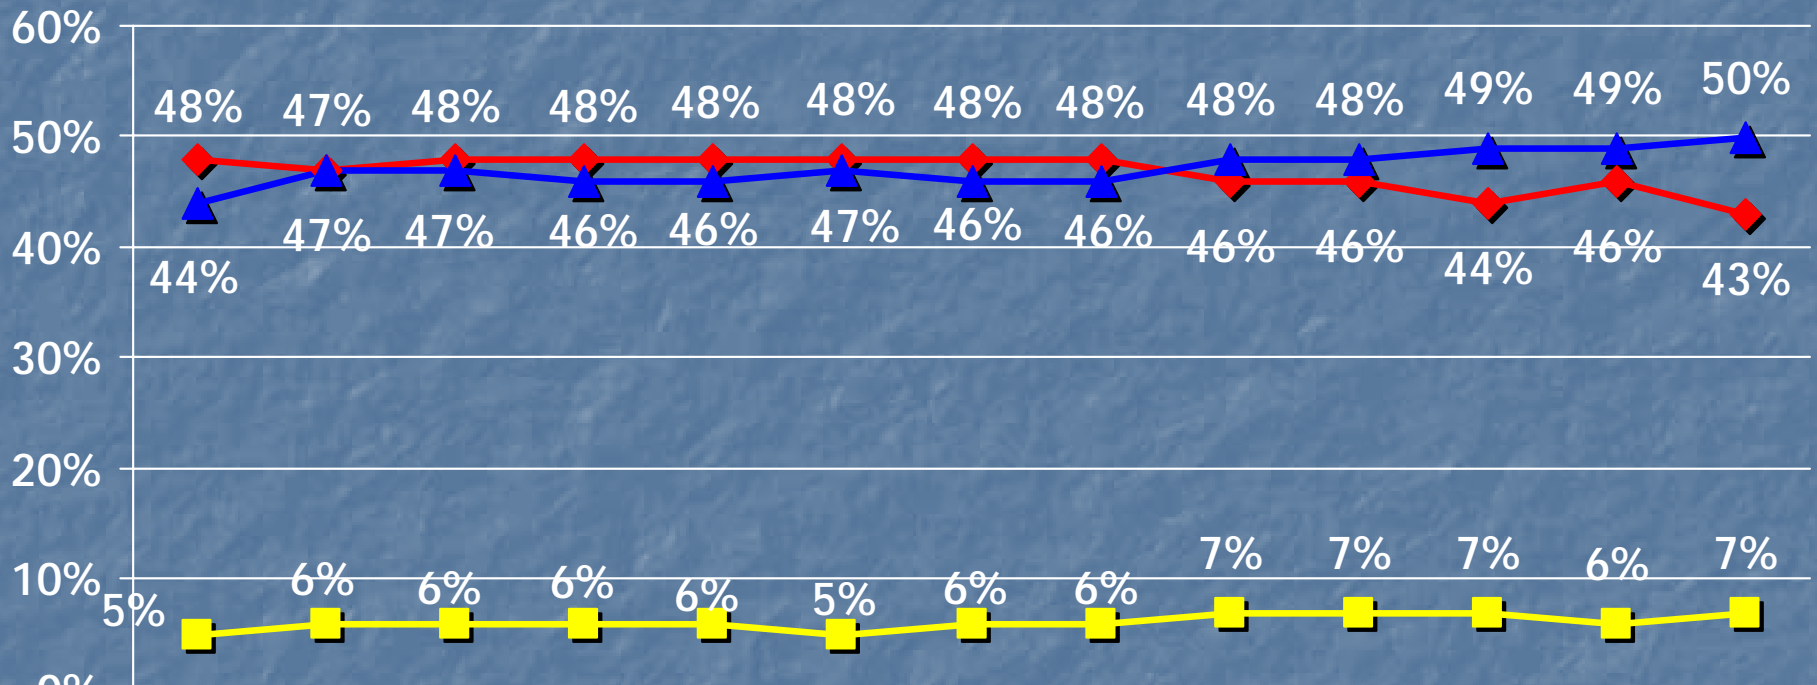

# BATTLEGROUND 2008

If the election for President and Vice President were held today and you had to make a choice for whom would you vote?

	9/7-11/08 N=1000	9/11, 9/14, 9/17-9/18	9/14, 9/17-9/18	9/17-9/18, 9/21-9/21	9/17-9/18, 9/21-9/21	9/18, 9/21-9/24	9/21-9/25 N=1000	9/22-9/25, 9/28	9/24-9/25, 9/28-9/28	9/25, 9/28-9/30	9/28-10/1 N=800	9/29-10/2 N=800	9/30-10/2, 10/5 N=800
McCain-Palin	48%	47%	48%	48%	48%	48%	48%	48%	46%	46%	44%	46%	43%
Undecided	5%	6%	6%	6%	6%	5%	6%	6%	7%	7%	7%	6%	7%
Obama-Biden	44%	47%	47%	46%	46%	47%	46%	46%	48%	48%	49%	49%	50%